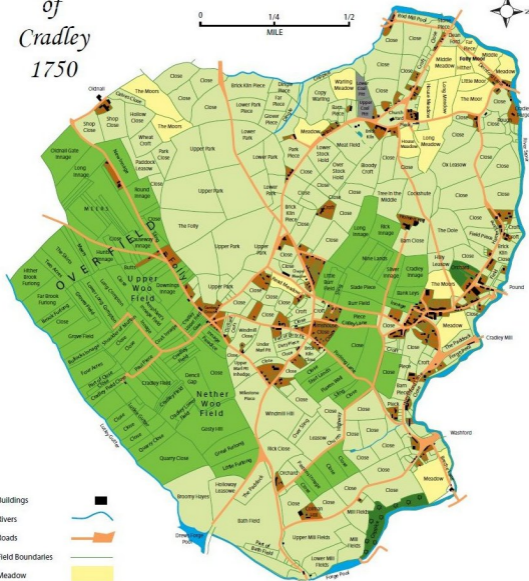

"Township" of Cradley 1750

- Buildings
- Rivers
- Roads
- Field Boundaries
- Meadow
- Arable
- Pasture
- Garden
- Coppice/Orchard
- Colliery

Produced by John Hemingway/Jennifer Foster, 2006.